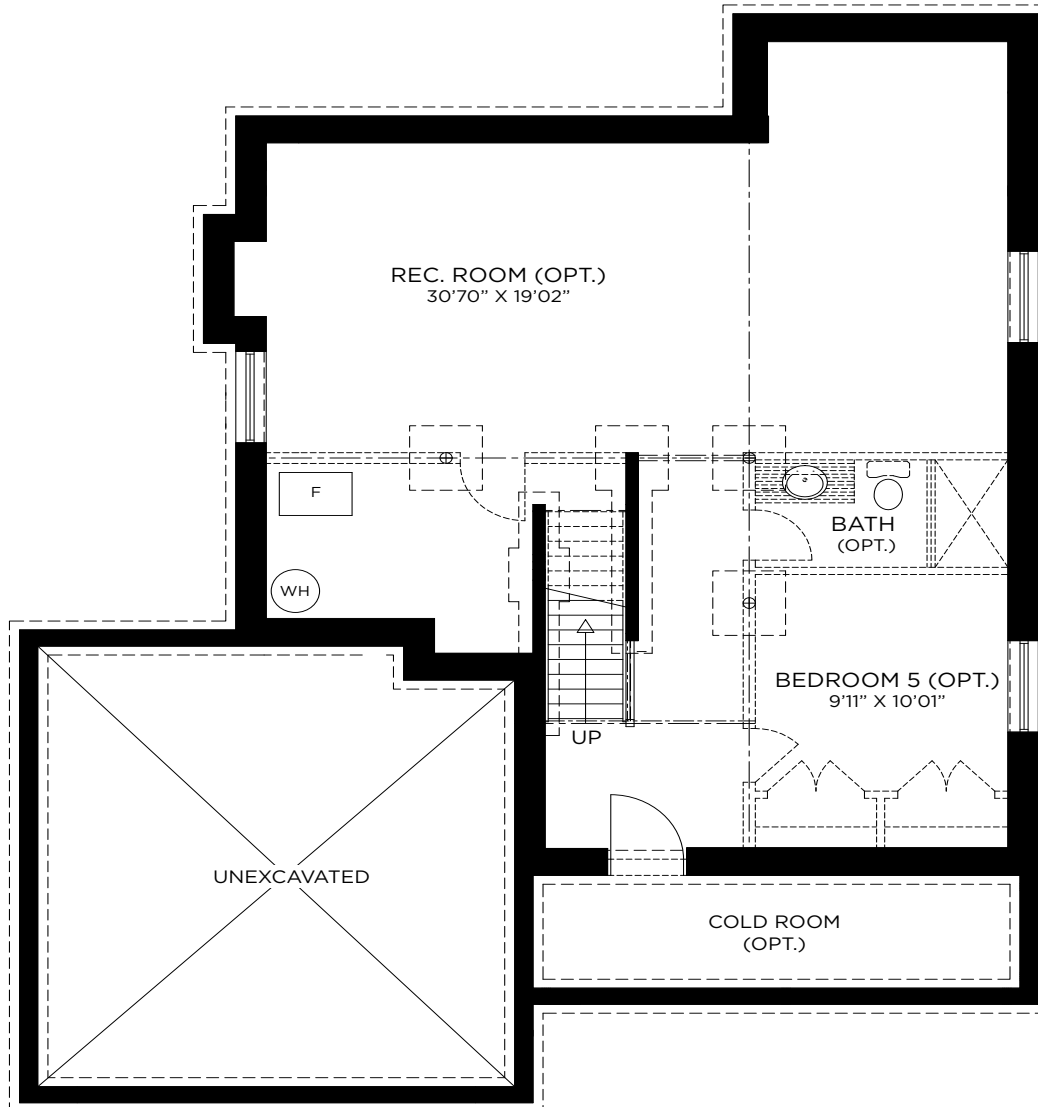

KILWORTH  
HEIGHTS WEST

LIMERICK  
2,307 SQ. FT.

CONTEMPORARY • 50' SERIES

4  |  3.5

KILWORTH  
HEIGHTS WEST

LIMERICK  
2,307 SQ. FT.

CONTEMPORARY • 50' SERIES

4  |  3.5

FIRST FLOOR PLAN  
(OPTIONAL)

FIRST FLOOR PLAN (STANDARD)

KILWORTH  
HEIGHTS WEST

LIMERICK  
2,307 SQ. FT.

CONTEMPORARY • 50' SERIES

4  |  3.5

Prices, terms and conditions are subject to change without notice. Availability of options is determined by house design. Specifications, sizes and finishing details are approximate and subject to change without notice. Vendor reserves the right to substitute name brand features or finishes for equal or better quality and value. All items are as per Vendors' standard samples and specification. E. & O.E.

SECOND FLOOR PLAN (STANDARD)

BASEMENT FLOOR PLAN

KILWORTH  
HEIGHTS WEST

JEFFERSON  
HOMES

JEFFERSON-HOMES.CA