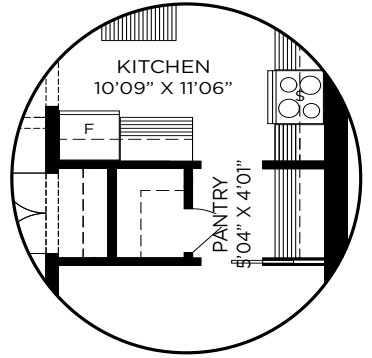

KILWORTH  
HEIGHTS WEST

LIMERICK  
2,307 SQ. FT.

CONTEMPORARY • 50' SERIES

4  |  3.5

KILWORTH  
HEIGHTS WEST

LIMERICK  
2,307 SQ. FT.

CONTEMPORARY • 50' SERIES

4  |  3.5

FIRST FLOOR PLAN  
(OPTIONAL)

FIRST FLOOR PLAN (STANDARD)

KILWORTH  
HEIGHTS WEST

LIMERICK  
2,307 SQ. FT.

CONTEMPORARY • 50' SERIES

4  |  3.5

Prices, terms and conditions are subject to change without notice. Availability of options is determined by house design. Specifications, sizes and finishing details are approximate and subject to change without notice. Vendor reserves the right to substitute name brand features or finishes for equal or better quality and value. All items are as per Vendors' standard samples and specification. E. & O.E.