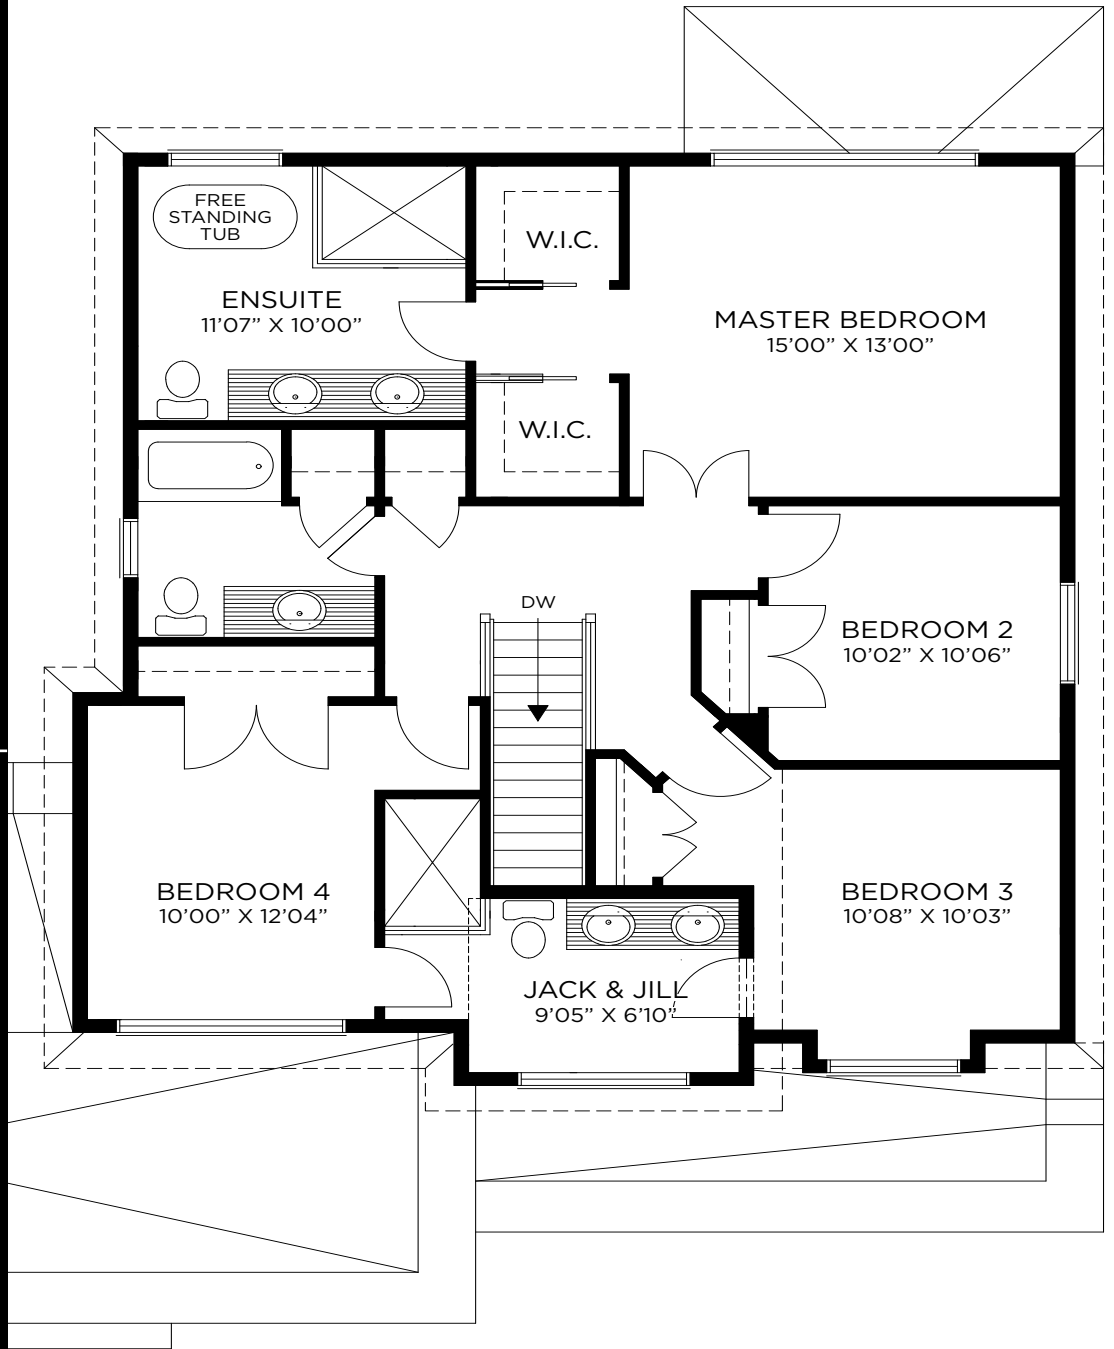

KILWORTH  
HEIGHTS WEST

LIMERICK  
2,307 SQ. FT.

CONTEMPORARY • 50' SERIES

4  |  3.5

KILWORTH  
HEIGHTS WEST

LIMERICK  
2,307 SQ. FT.

CONTEMPORARY • 50' SERIES

4  |  3.5

FIRST FLOOR PLAN  
(OPTIONAL)

FIRST FLOOR PLAN (STANDARD)

KILWORTH  
HEIGHTS WEST

LIMERICK  
2,307 SQ. FT.

CONTEMPORARY • 50' SERIES

4  |  3.5

Prices, terms and conditions are subject to change without notice. Availability of options is determined by house design. Specifications, sizes and finishing details are approximate and subject to change without notice. Vendor reserves the right to substitute name brand features or finishes for equal or better quality and value. All items are as per Vendors' standard samples and specification. E. & O.E.

SECOND FLOOR PLAN (STANDARD)

BASEMENT FLOOR PLAN

KILWORTH  
HEIGHTS WEST

JEFFERSON  
HOMES

JEFFERSON-HOMES.CA