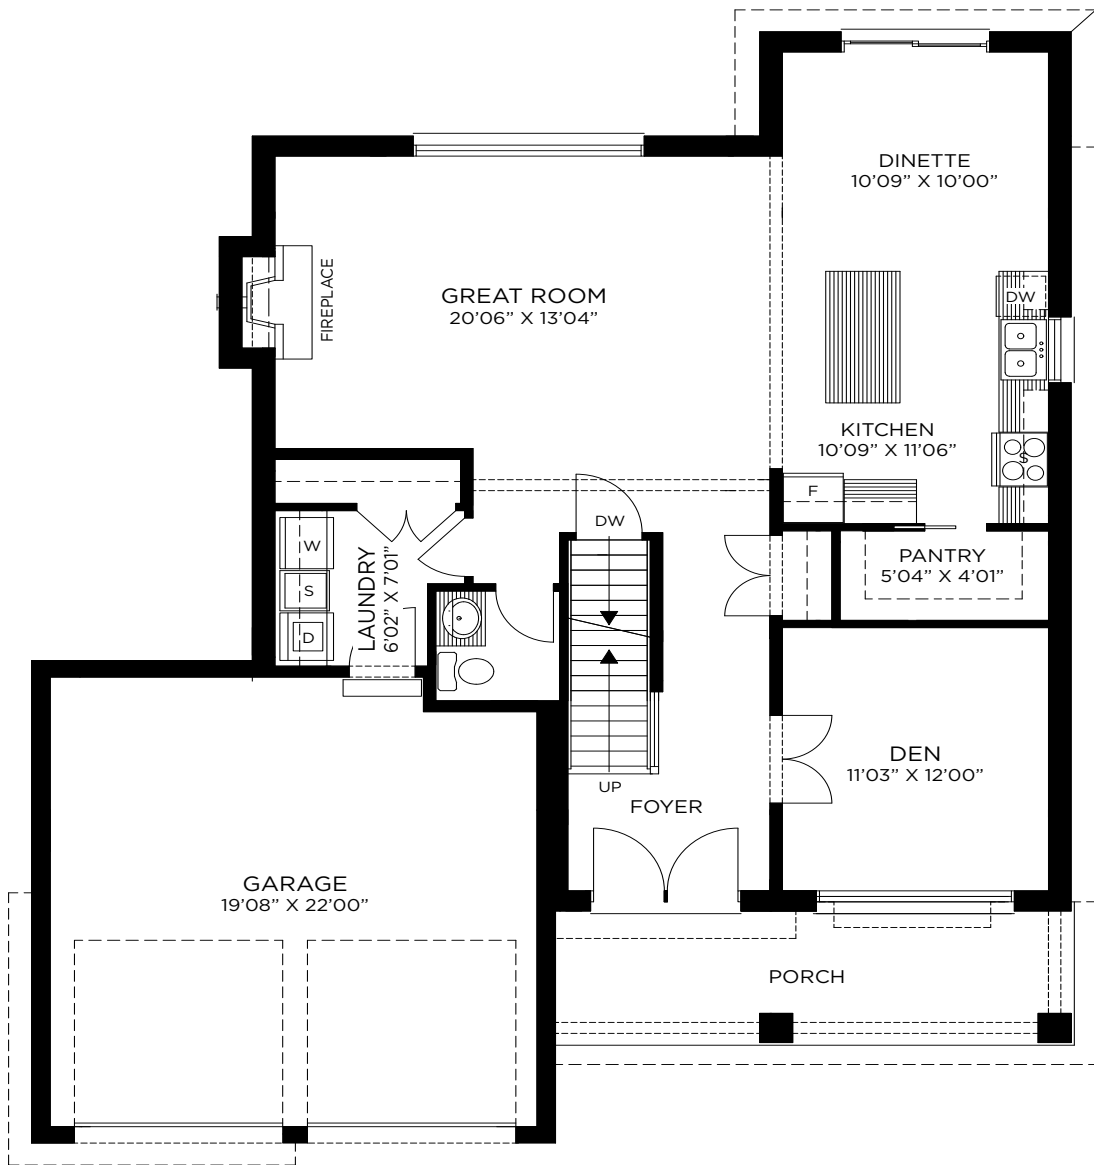

KILWORTH  
HEIGHTS WEST

LIMERICK  
2,307 SQ. FT.

CONTEMPORARY • 50' SERIES

4  |  3.5

KILWORTH  
HEIGHTS WEST

LIMERICK  
2,307 SQ. FT.

CONTEMPORARY • 50' SERIES

4  |  3.5

FIRST FLOOR PLAN  
(OPTIONAL)

FIRST FLOOR PLAN (STANDARD)

KILWORTH  
HEIGHTS WEST

LIMERICK  
2,307 SQ. FT.

CONTEMPORARY • 50' SERIES

4  |  3.5

Prices, terms and conditions are subject to change without notice. Availability of options is determined by house design. Specifications, sizes and finishing details are approximate and subject to change without notice. Vendor reserves the right to substitute name brand features or finishes for equal or better quality and value. All items are as per Vendors' standard samples and specification. E. & O.E.