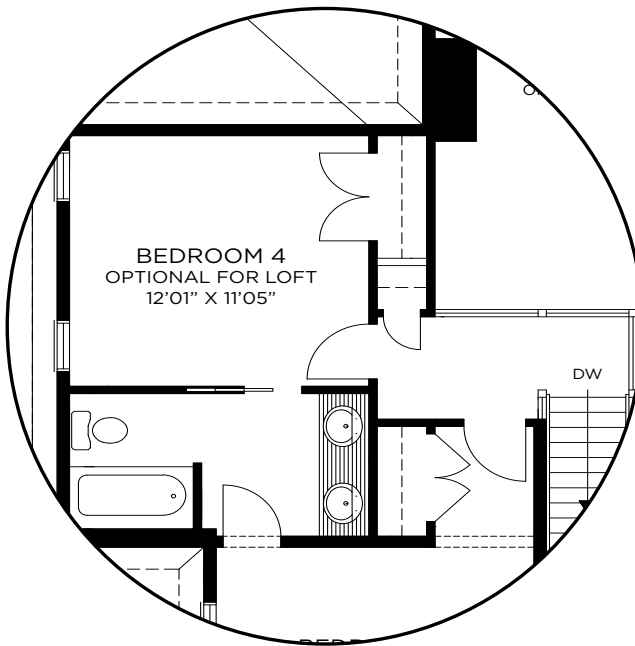

KILWORTH
HEIGHTS WEST

LISBURN
2,131 SQ. FT. • **BUNGALOW LOFT**

TRADITIONAL • 50' SERIES

4  |  2.5

KILWORTH
HEIGHTS WEST

LISBURN
2,131 SQ. FT.

BUNGALOW LOFT

TRADITIONAL • 50' SERIES

FIRST FLOOR PLAN

KILWORTH
HEIGHTS WEST

**SECOND FLOOR
PLAN (OPT. 2)**

LISBURN
2,131 SQ. FT.

BUNGALOW LOFT

TRADITIONAL • 50' SERIES

4  |  2.5

Prices, terms and conditions are subject to change without notice. Availability of options is determined by house design. Specifications, sizes and finishing details are approximate and subject to change without notice.