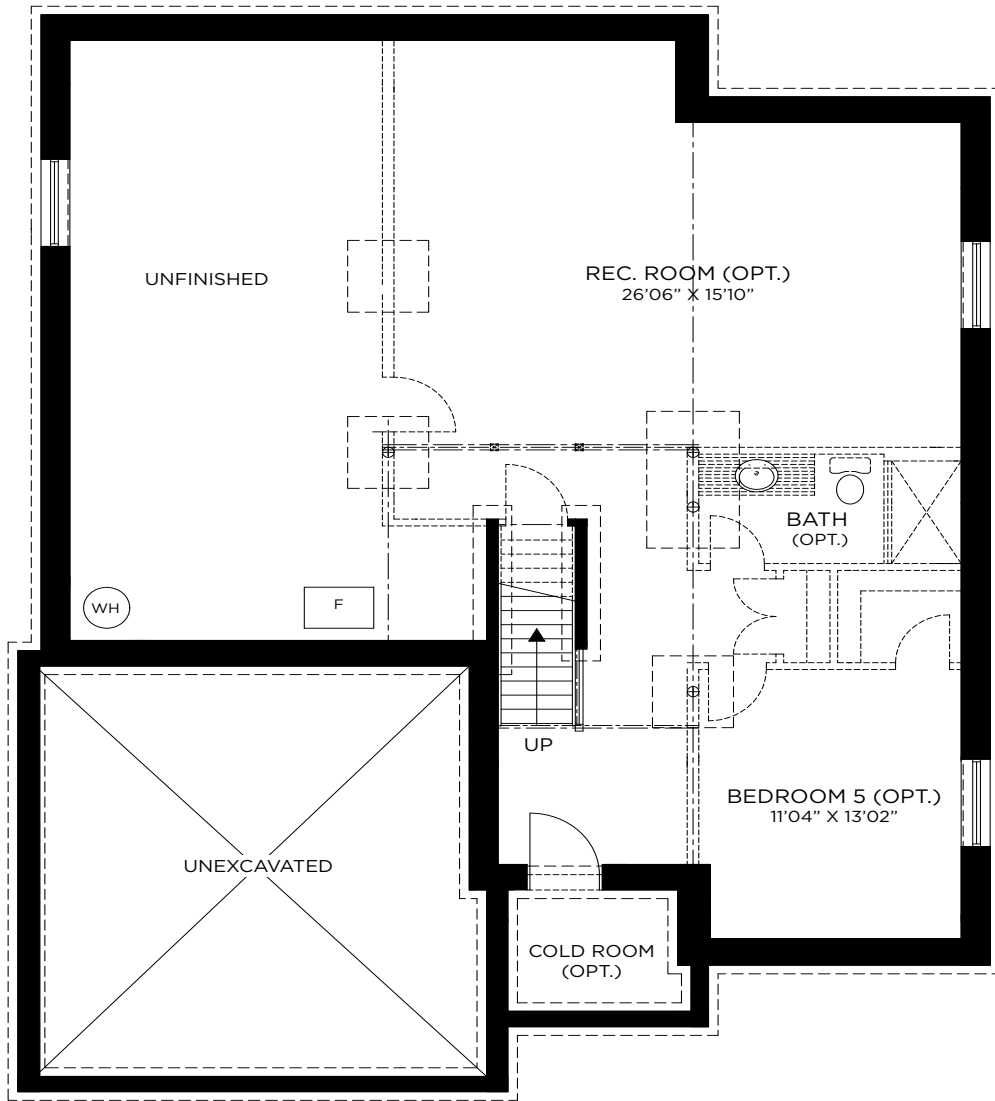

BASEMENT FLOOR PLAN

KILWORTH
HEIGHTS WEST

JEFFERSON
HOMES

JEFFERSON-HOMES.CA