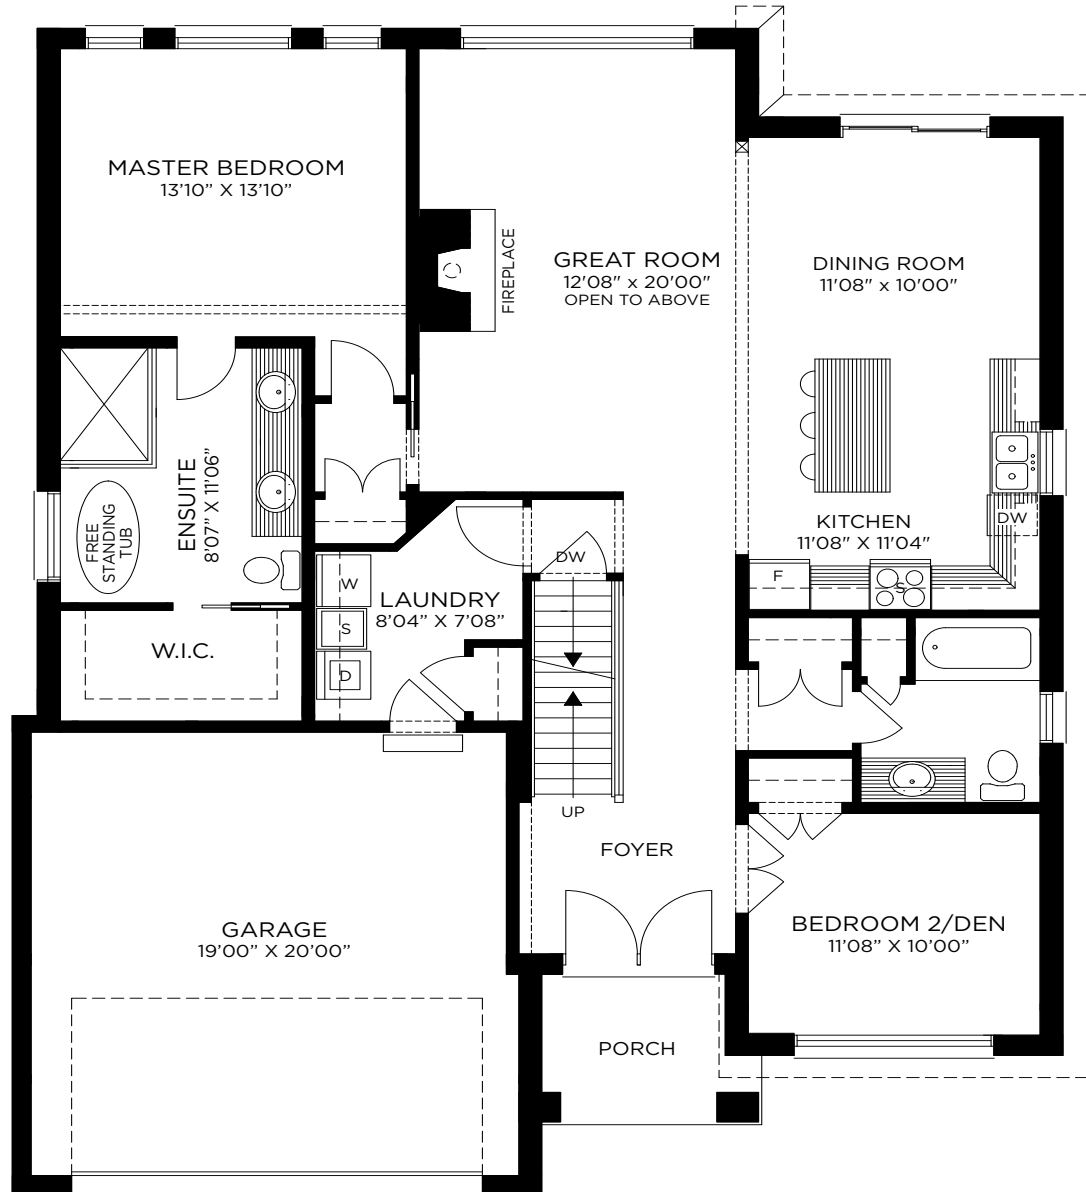

KILWORTH
HEIGHTS WEST

LISBURN
2,131 SQ. FT. • **BUNGALOW LOFT**

TRADITIONAL • 50' SERIES

4  |  2.5

KILWORTH
HEIGHTS WEST

LISBURN
2,131 SQ. FT.

BUNGALOW LOFT

TRADITIONAL • 50' SERIES

FIRST FLOOR PLAN

KILWORTH
HEIGHTS WEST

**SECOND FLOOR
PLAN (OPT. 2)**

LISBURN
2,131 SQ. FT.

BUNGALOW LOFT

TRADITIONAL • 50' SERIES

4  |  2.5

Prices, terms and conditions are subject to change without notice. Availability of options is determined by house design. Specifications, sizes and finishing details are approximate and subject to change without notice.