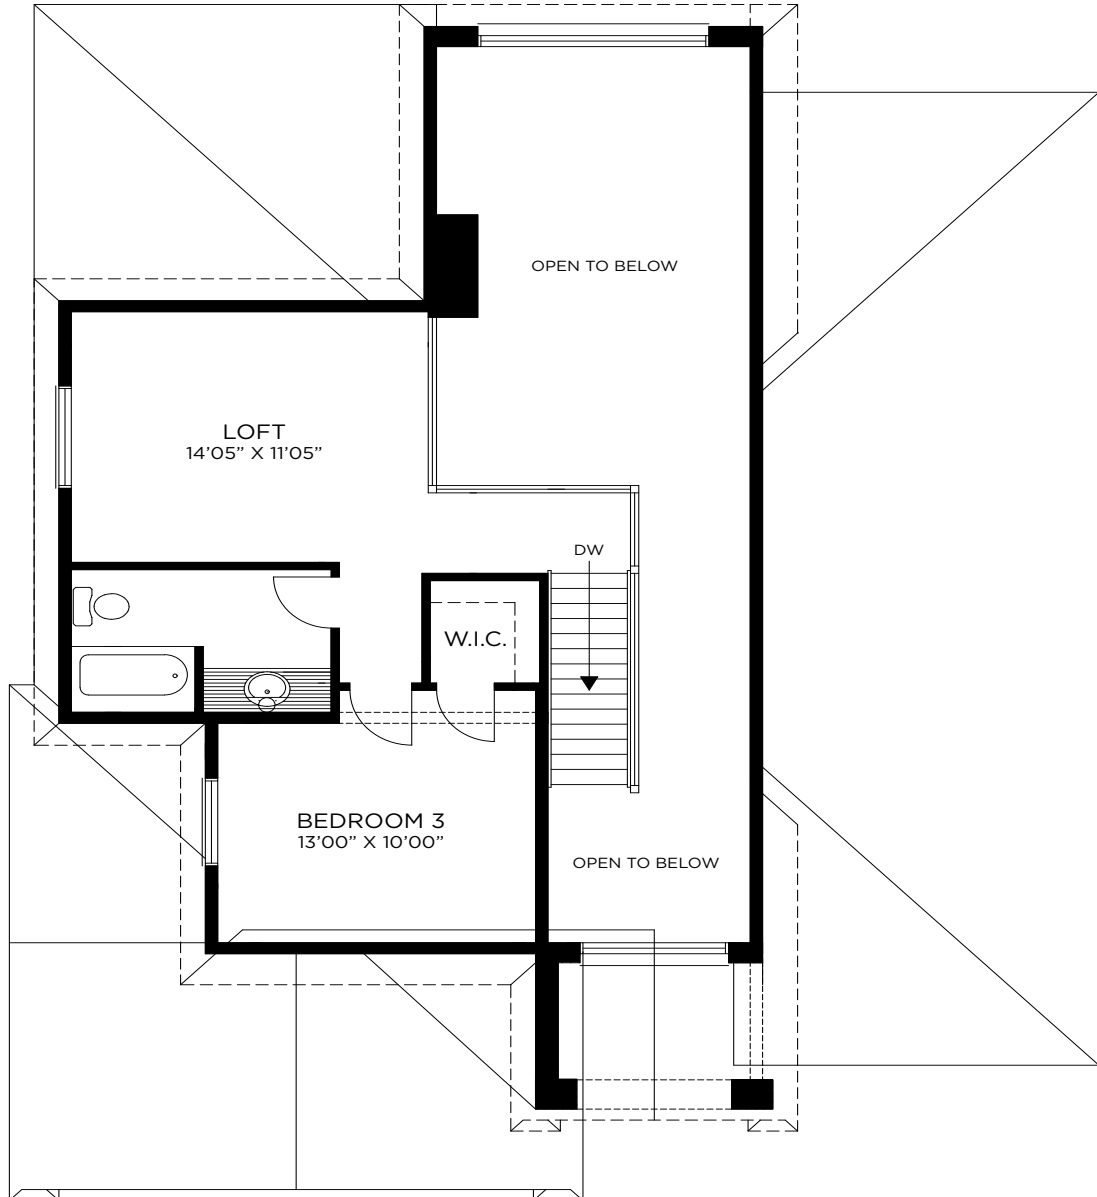

SECOND FLOOR PLAN (OPT. 1)